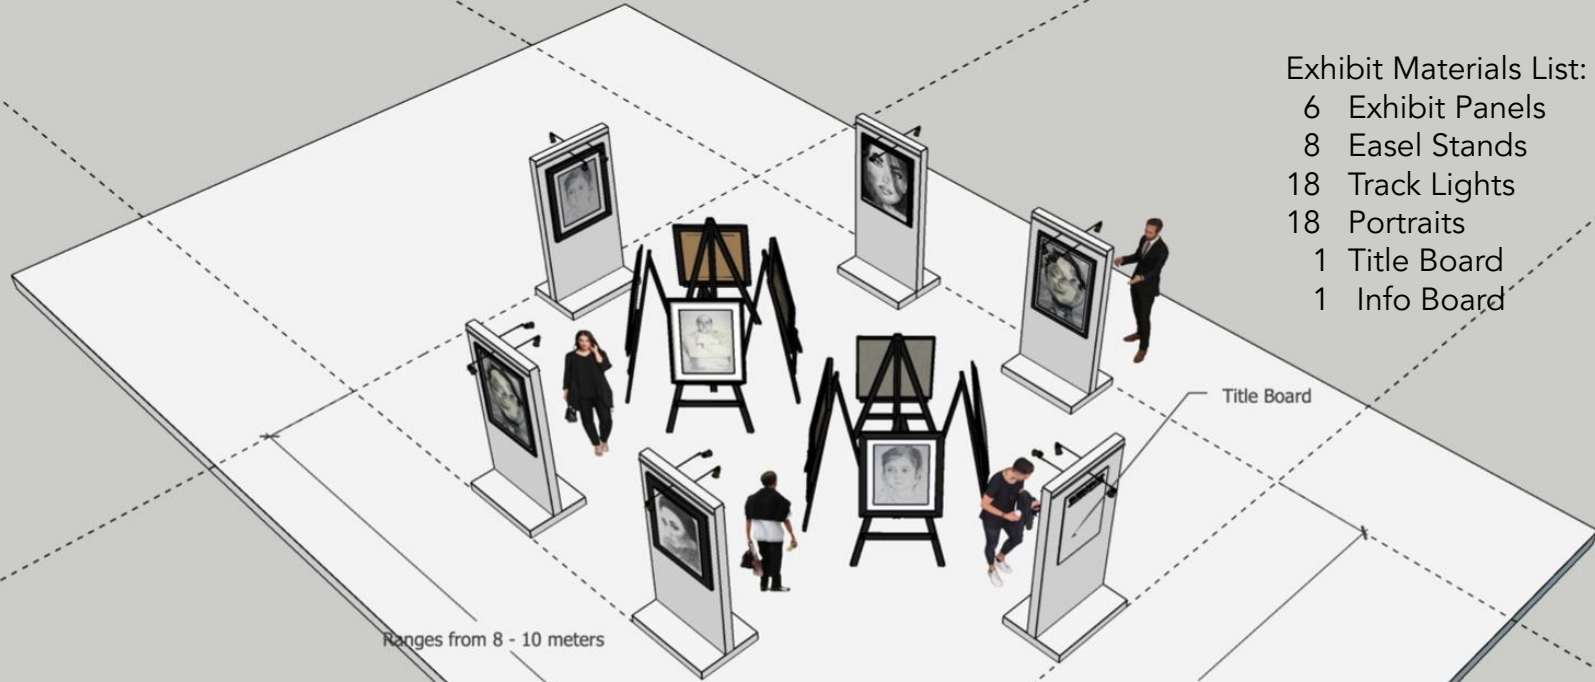

# *“Paglaban sa Pagkalinot”*

An Exhibit of Portraits of Martial Law Victims  
Exhibit Guide

A project by the Center for Social Action  
and the Center for Campus Art,  
De La Salle-College of Saint Benilde

"Paglaban sa Paglimot"  
Lobby, Atrium Campus,  
De La Salle-College of Saint Benilde  
September 2023

Exhibit Materials List:

- 6 Exhibit Panels
- 8 Easel Stands
- 18 Track Lights
- 18 Portraits
- 1 Title Board
- 1 Info Board

Ranges from 8 - 10 meters

Ranges from 5.5 - 7 meters

Title Board

“Paglaban sa Paglimot”  
Exhibit Layout Guide

Views of the exhibit as installed

View of the exhibit as installed  
(Note wiring installation and layout)

Top view  
(Note wiring installation and location)

Concealing of electrical wires using tape  
Use only these colors: black, grey or white  
(closest to match the floor color) otherwise use black

*Thank you!*